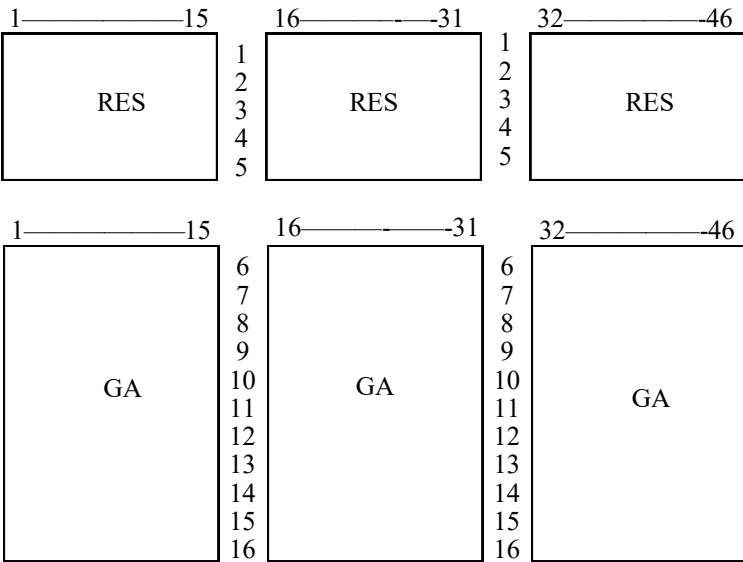

LEGACY LOUNGE

Friday Jam Session
Saturday After Party
STAGE

2018 Jazz Legacy Foundation Gala Weekend Seating Chart

*Norfolk Hilton
"THE MAIN"*

*Get tickets while they last!
www.jazzlegacyfoundation.org*

Located on the 3rd floor of
"THE MAIN"

4th FLOOR BALLROOM
 This chart is not to exact scale, but will give you a good idea of the floor plan and where you are seated during the weekends events.

SATURDAY STAGE

A

B

C

4th FLOOR BALLROOM

This chart is not to exact scale, but will give you a good idea of the floor plan and where you are seated during the weekends events.

SUNDAY STAGE

A

B

C

4th FLOOR BALLROOM

This chart is not to exact scale, but will give you a good idea of the floor plan and where you are seated during the weekends events.