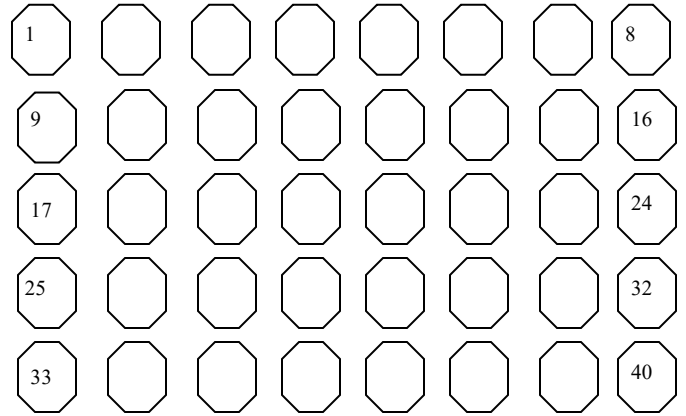

4th FLOOR BALLROOM
 This chart is not to exact scale, but will give you a good idea of the floor plan and where you are seated during the weekends events.

SATURDAY STAGE

A

B

C

4th FLOOR BALLROOM

This chart is not to exact scale, but will give you a good idea of the floor plan and where you are seated during the weekends events.

SUNDAY STAGE

A

B

C

4th FLOOR BALLROOM

This chart is not to exact scale, but will give you a good idea of the floor plan and where you are seated during the weekends events.