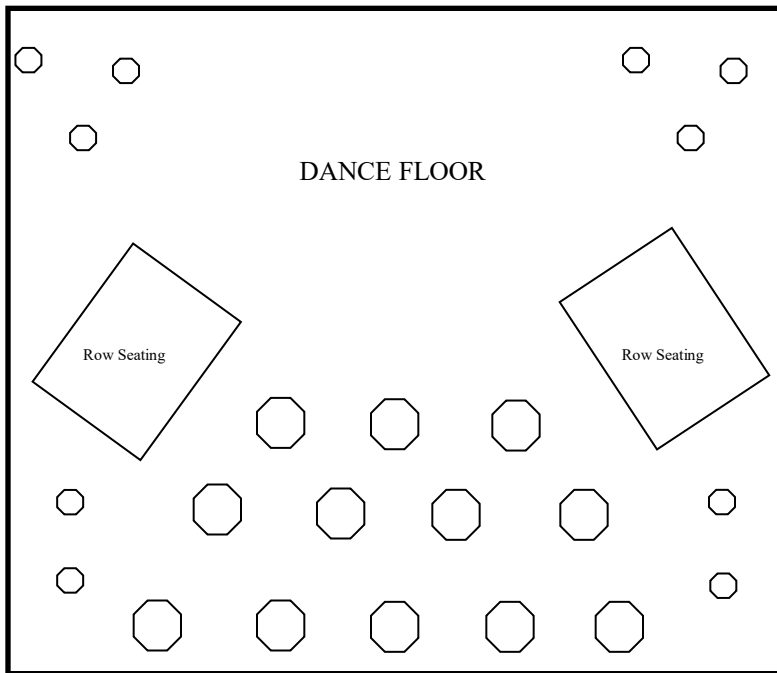

LEGACY LOUNGE

Friday Jam Session
Saturday After Party
STAGE

2018 Jazz Legacy Foundation Gala Weekend Seating Chart

*Norfolk Hilton
"THE MAIN"*

*Get tickets while they last!
www.jazzlegacyfoundation.org*

Located on the 3rd floor of
"THE MAIN"

LEGACY LOUNGE has been
created to keep the
Jazz Jammin' and dance the night
away from 11pm-2am!

General Admission Only!
This is a must see!
Tickets are Limited!

THURSDAY STAGE

FRIDAY STAGE

4th FLOOR BALLROOM
 This chart is not to exact scale, but will give you a good idea of the floor plan and where you are seated during the weekends events.

4th FLOOR BALLROOM
 This chart is not to exact scale, but will give you a good idea of the floor plan and where you are seated during the weekends events.

SATURDAY STAGE

A

B

C

4th FLOOR BALLROOM

This chart is not to exact scale, but will give you a good idea of the floor plan and where you are seated during the weekends events.

SUNDAY STAGE

A

B

C

4th FLOOR BALLROOM

This chart is not to exact scale, but will give you a good idea of the floor plan and where you are seated during the weekends events.