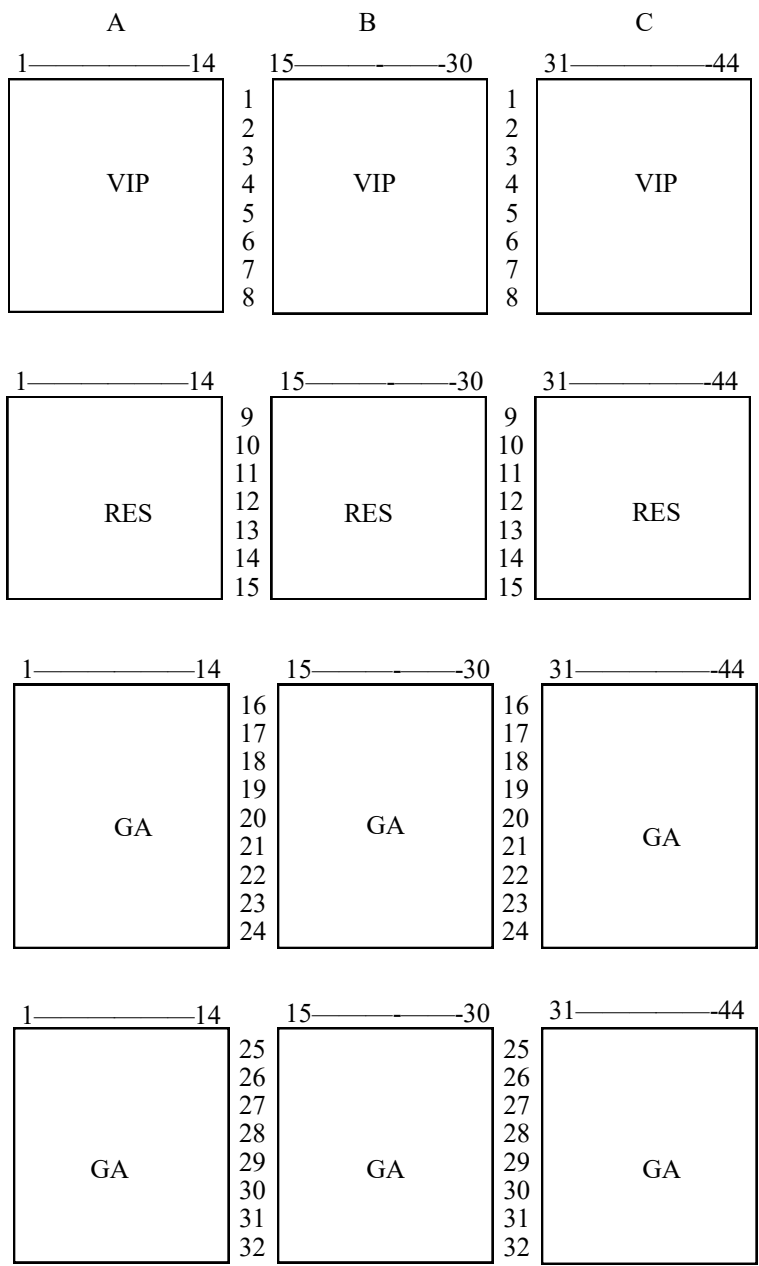

LEGACY LOUNGE

Friday Jam Session
Saturday After Party
STAGE

2018 Jazz Legacy Foundation Gala Weekend Seating Chart

*Norfolk Hilton
"THE MAIN"*

*Get tickets while they last!
www.jazzlegacyfoundation.org*

Located on the 3rd floor of
"THE MAIN"

LEGACY LOUNGE has been
created to keep the
Jazz Jammin' and dance the night
away from 11pm-2am!

General Admission Only!
This is a must see!
Tickets are Limited!

THURSDAY STAGE

FRIDAY STAGE

4th FLOOR BALLROOM
 This chart is not to exact scale, but will give you a good idea of the floor plan and where you are seated during the weekends events.

4th FLOOR BALLROOM
 This chart is not to exact scale, but will give you a good idea of the floor plan and where you are seated during the weekends events.

SATURDAY STAGE

A

B

C

4th FLOOR BALLROOM

This chart is not to exact scale, but will give you a good idea of the floor plan and where you are seated during the weekends events.

SUNDAY STAGE

A

B

C

4th FLOOR BALLROOM

This chart is not to exact scale, but will give you a good idea of the floor plan and where you are seated during the weekends events.