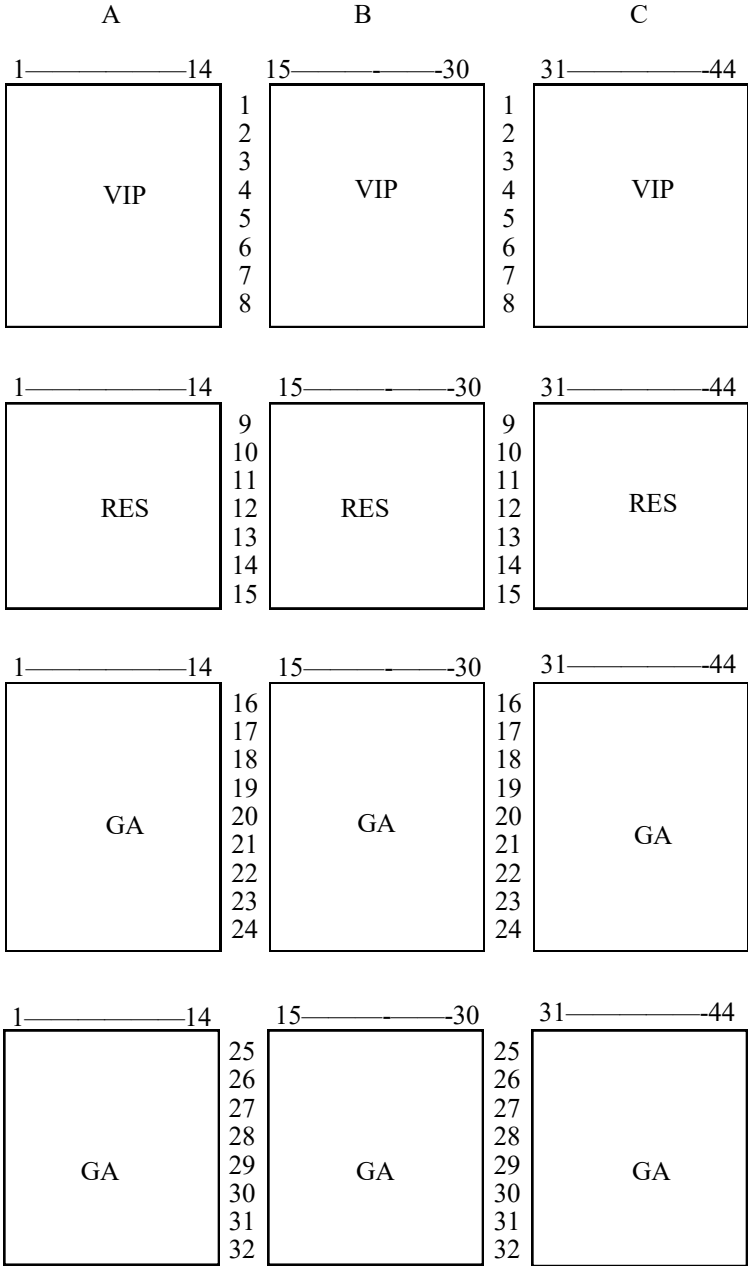

LEGACY LOUNGE

Friday Jam Session
Saturday After Party
STAGE

2018 Jazz Legacy Foundation Gala Weekend Seating Chart

*Norfolk Hilton
"THE MAIN"*

*Get tickets while they last!
www.jazzlegacyfoundation.org*

Located on the 3rd floor of
"THE MAIN"

LEGACY LOUNGE has been
created to keep the
Jazz Jammin' and dance the night
away from 11pm-2am!

General Admission Only!
This is a must see!
Tickets are Limited!

THURSDAY STAGE

FRIDAY STAGE

4th FLOOR BALLROOM
 This chart is not to exact scale, but will give you a good idea of the floor plan and where you are seated during the weekends events.

4th FLOOR BALLROOM
 This chart is not to exact scale, but will give you a good idea of the floor plan and where you are seated during the weekends events.

SATURDAY STAGE

A

B

C

4th FLOOR BALLROOM

This chart is not to exact scale, but will give you a good idea of the floor plan and where you are seated during the weekends events.

SUNDAY STAGE

A

B

C

4th FLOOR BALLROOM

This chart is not to exact scale, but will give you a good idea of the floor plan and where you are seated during the weekends events.